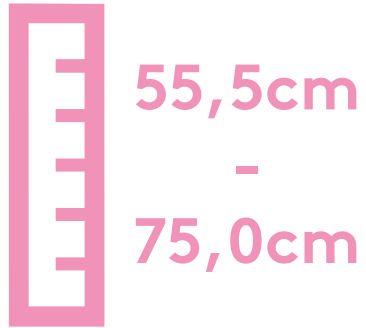

Bento. Laptop Table