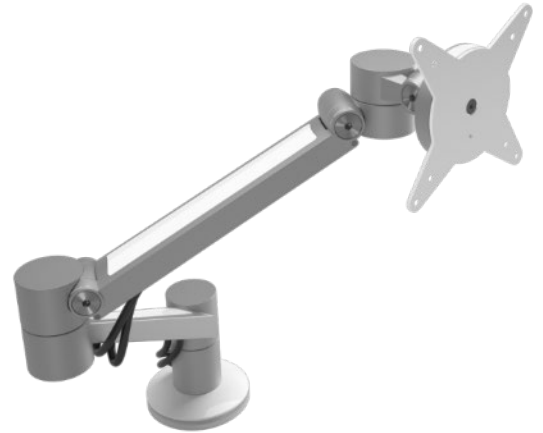

reddot design award
honourable mention 2012

product
design award

2013 ■

dataflex

feeling at work

viewlite^x

Designed for
tomorrow's
change

Monitor arms
Dynamic /Static