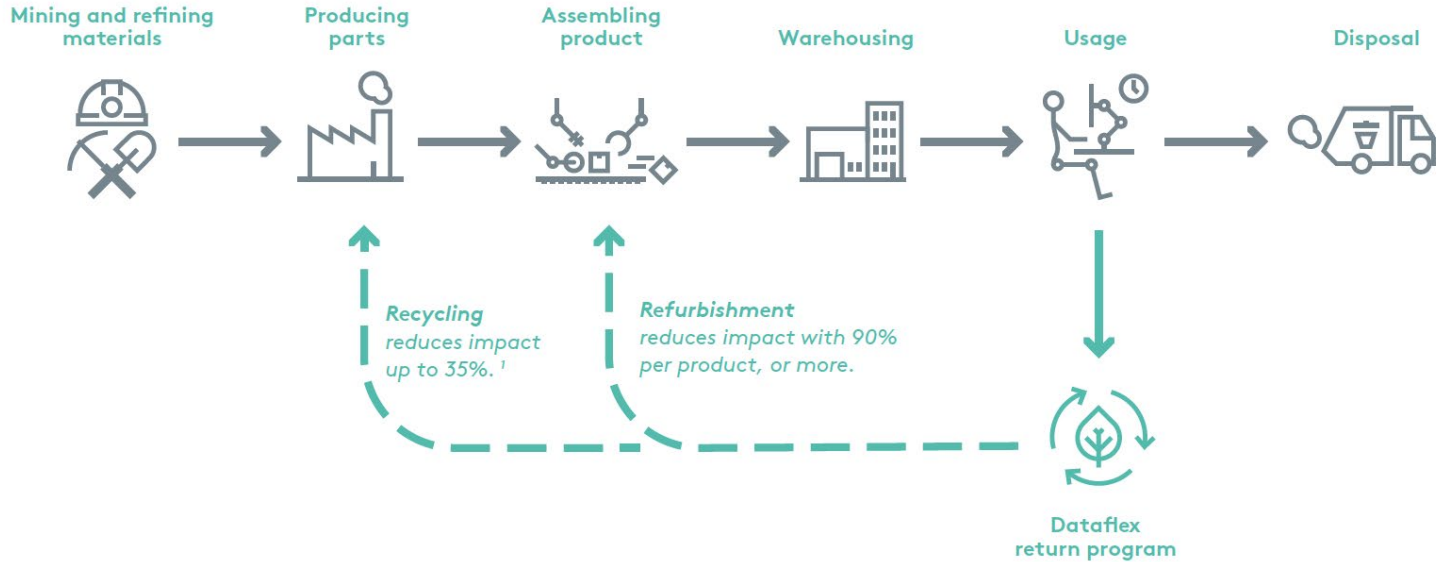

Sustainability

We're **honest** and **transparent**, following not just the letter but the spirit of legislation and regulations.

–

We look to **minimize** the **environmental impact** of our products throughout their lifespan.

Sustainability

Core values

- Core values
- Life Cycle Analysis
- Return program

Our new
cable
guide
helps to
minimize
this
impact

Life Cycle Analysis

Life Cycle Analysis

Eco Sheets

Ecosheet: 58.622 Date: 01.07.2024 **WZ**
WZ: 462