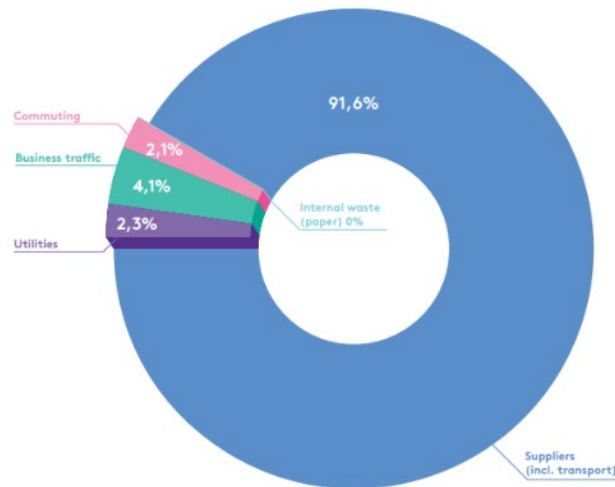

We are Carbon Neutral !

- **Life Cycle Analysis has been done**
  So we know the impact of our products and our organization.
- **Co2 Compensation**
  We're doing this by partnering with [Trees for All](#), and investing in reforestation and preservation projects.
- **Carbon Neutral product**
  This means that every time you buy a Dataflex product, you're not only investing in a great ergonomic accessory, you're investing in the planet

trees for all