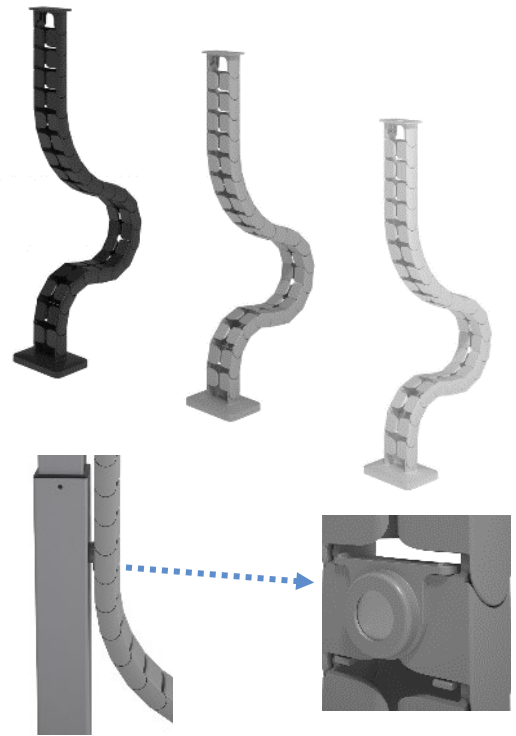

Cable management

Cable Guide

- Made from 100% recycled PP
- Available in white, black and grey
- Easy to adjust length
- Sit-Stand (134 cm) or Fixed Desks (82 cm)
- Install with screws, tape or magnet (optional)