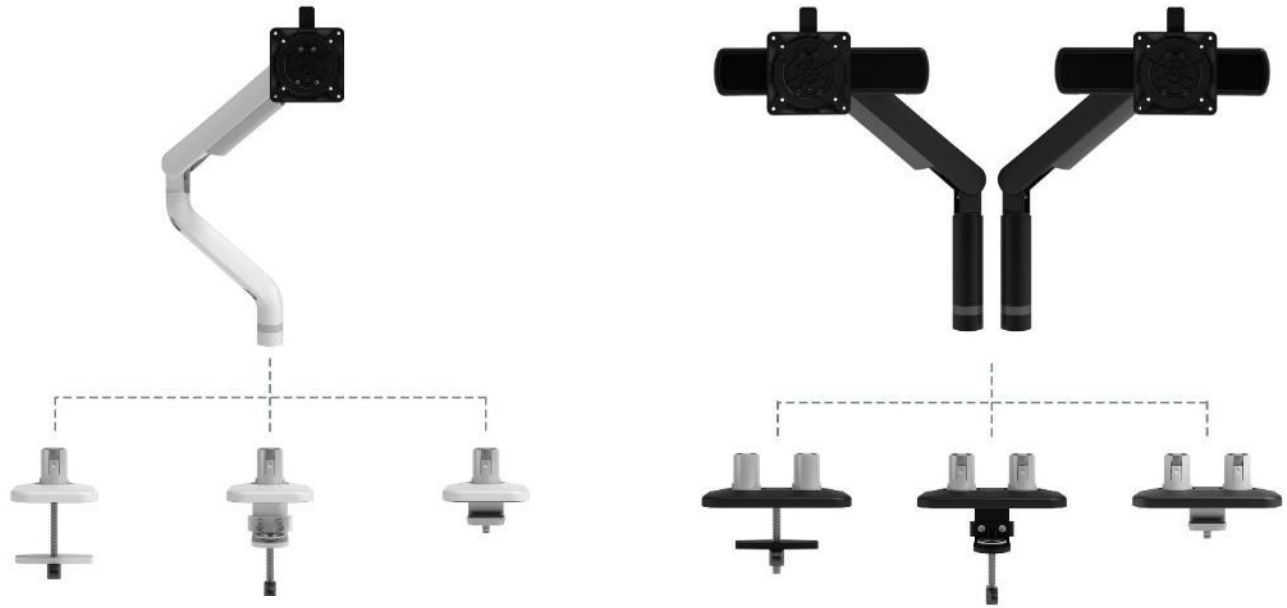

Superior
usability
through
engineering
finesse

reddot winner 2020

feeling at work

Viewprime – 3 Mounting options

Superior
usability
through
engineering
finesse

Bolt-through desk
Desk clamp
Desk clamp S

feeling at work

Viewprime^x

Viewprime

Superior
usability
through
engineering
finesse

Fits flush to partition wall to take minimum
amount of desk space

feeling at work

reddot winner 2020

Viewprime^x

Superior
usability
through
engineering
finesse